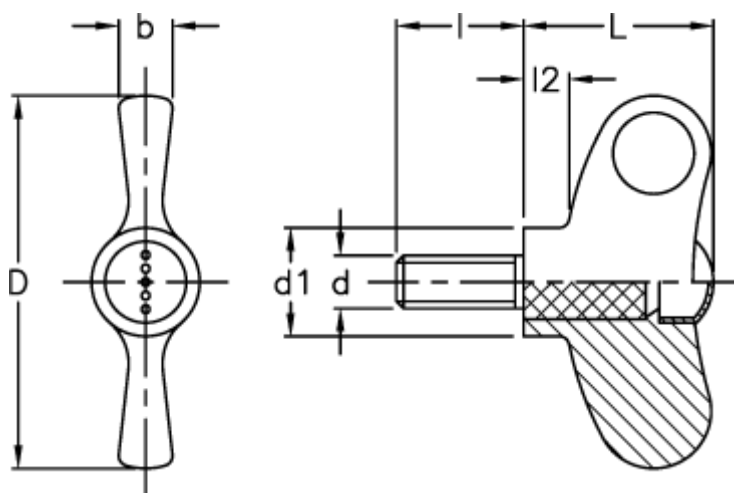

Article number: 23052238761

Description: E+G Wing screw
EWN.70 p-M10x40-C1, black cap

Measures

| | |
|------|--------|
| b | = 10 |
| D | = 70 |
| d1 | = 20.0 |
| d 6g | = M10 |
| l | = 40 |
| L | = 36 |
| l2 | = 8.0 |